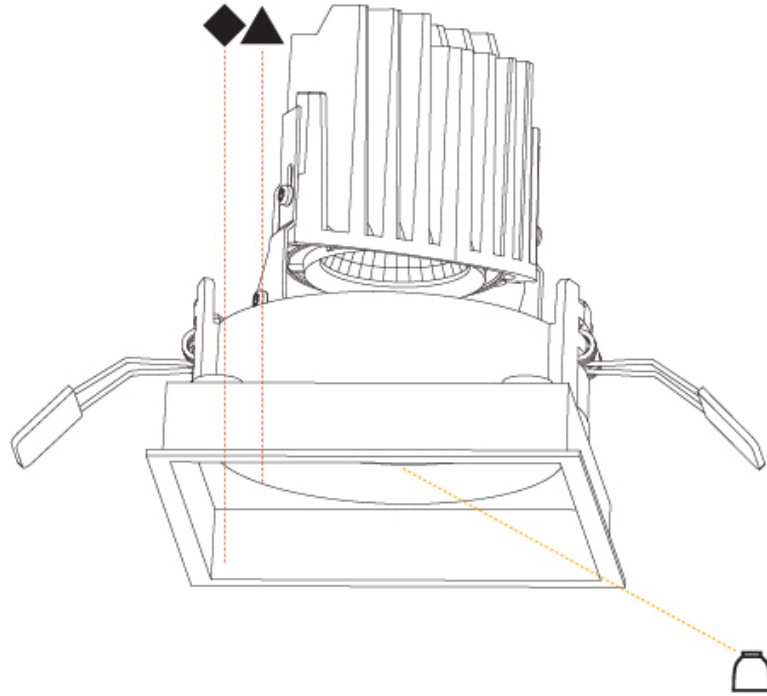

BIONIQ SQUARE DEEP RECESSED

A35368-

For Color / Finish Chart & Symbology see Appendix or product page downloadable area.

	27K	35K	30K	40K	°K
Color Temperature	2700K	3500K	3000K	4000K	
Reflector	20	40	60		
	20°	40°	60°		

ORDER-EXAMPLE:
L3XXXX- 02 02 30K 20
Black Black 3000K 20°